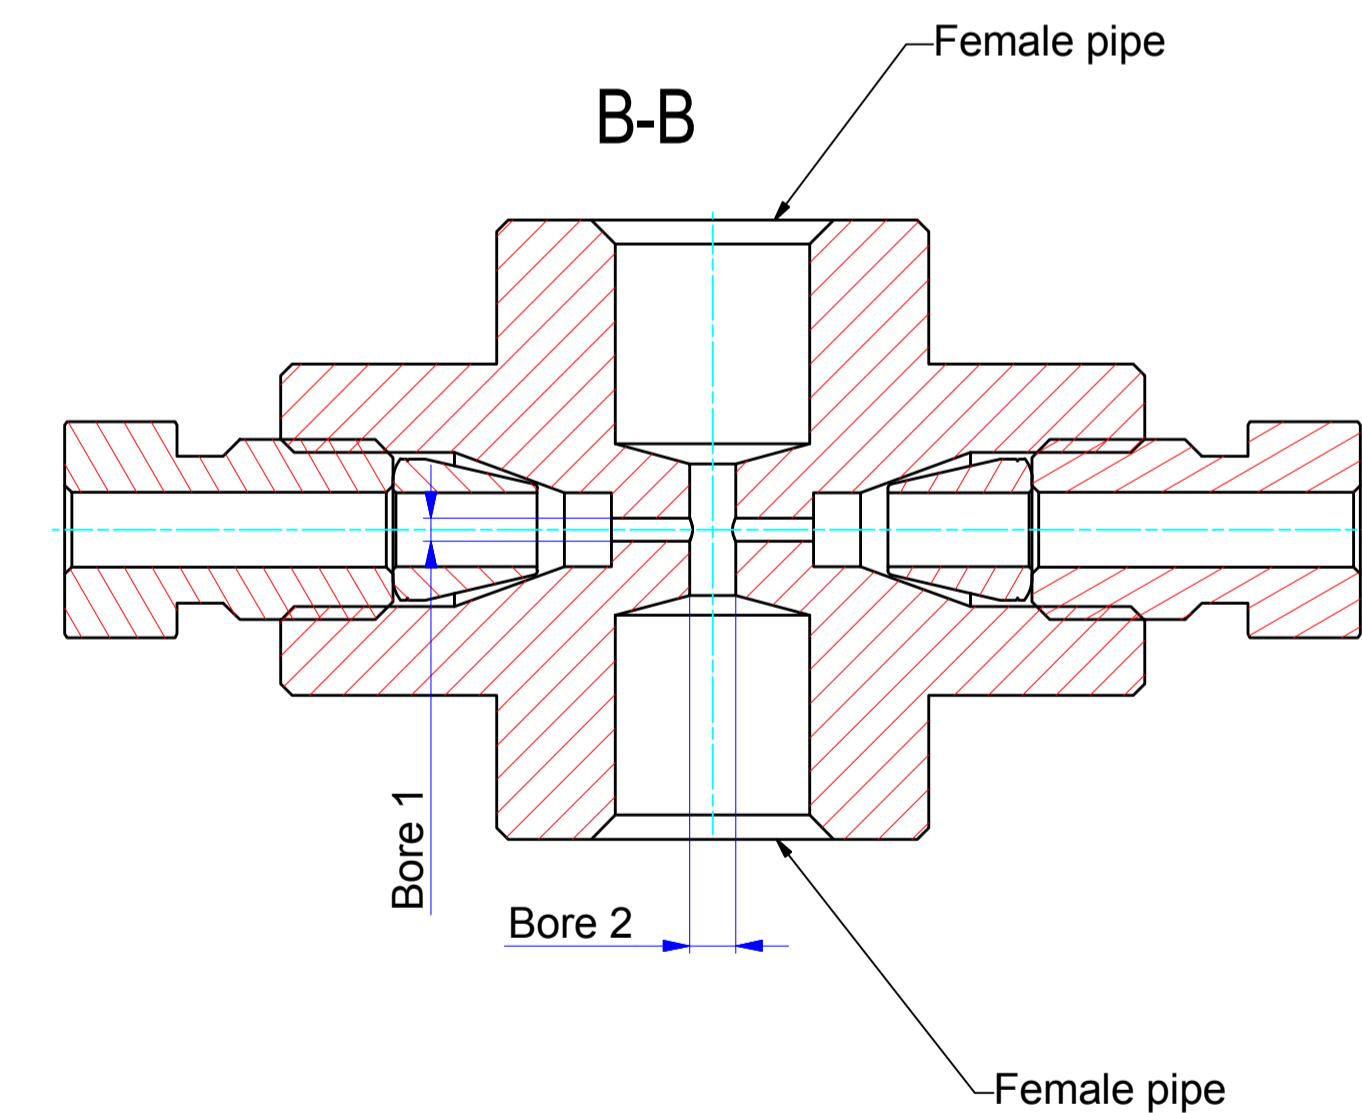

Shown FP2Z3M22

* different materials, standard is 300 series stainless steel

Part#	Description	Bore 1	Bore 2	D	L1	L2	L3	X
FP1Z3M21*	One 1/8-27 NPT female pipe to three 1/16" ZDV fittings	Ø1.0 [Ø.040"]	Ø2.0 [Ø.080"]	Ø31.75 [Ø1.25"]	27.3 [1.075"]	14.6 [.575"]	~45.2 [~1.78"]	1/4" Hex
FP1Z3M22*	One 1/8-27 NPT female pipe to three 1/8" ZDV fittings	Ø1.0 [Ø.040"]	Ø2.0 [Ø.080"]	Ø38.1 [Ø1.5"]	27.3 [1.075"]	14.6 [.575"]	~57.1 [~2.25"]	3/8" Hex
FP1Z3M22L*	One 1/8-27 NPT female pipe to three 1/8" ZDV fittings	Ø2.0 [Ø.080"]	Ø2.0 [Ø.080"]	Ø38.1 [Ø1.5"]	27.3 [1.075"]	14.6 [.575"]	~57.1 [~2.25"]	3/8" Hex
FP1Z3M24*	One 1/8-27 NPT female pipe to three 1/4" ZDV fittings	Ø4.6 [Ø.180"]	Ø4.6 [Ø.180"]	Ø44.45 [Ø1.75"]	28.7 [1.13"]	17.3 [.68"]	~66.3 [~2.61"]	1/2" Hex
FP1Z3M41*	One 1/4-18 NPT female pipe to three 1/16" ZDV fittings	Ø1.0 [Ø.040"]	Ø2.0 [Ø.080"]	Ø31.75 [Ø1.25"]	38.6 [1.52"]	19.6 [.77"]	~45.2 [~1.78"]	1/4" Hex
FP1Z3M42*	One 1/4-18 NPT female pipe to three 1/8" ZDV fittings	Ø2.0 [Ø.080"]	Ø2.0 [Ø.080"]	Ø38.1 [Ø1.5"]	38.6 [1.52"]	19.6 [.77"]	~57.1 [~2.25"]	3/8" Hex
FP1Z3M44*	One 1/4-18 NPT female pipe to three 1/4" ZDV fittings	Ø4.6 [Ø.180"]	Ø4.6 [Ø.180"]	Ø44.45 [Ø1.75"]	38.6 [1.52"]	27.2 [1.07"]	~67.6 [~2.66"]	1/2" Hex
FP2Z3M21*	Two 1/8-27 NPT female pipe to three 1/16" ZDV fittings	Ø1.0 [Ø.040"]	Ø2.0 [Ø.080"]	Ø31.75 [Ø1.25"]	27.3 [1.075"]	14.6 [.575"]	~45.2 [~1.78"]	1/4" Hex
FP2Z3M22*	Two 1/8-27 NPT female pipe to three 1/8" ZDV fittings	Ø2.0 [Ø.080"]	Ø2.0 [Ø.080"]	Ø38.1 [Ø1.5"]	27.3 [1.075"]	14.6 [.575"]	~57.1 [~2.25"]	3/8" Hex
FP2Z3M24*	Two 1/8-27 NPT female pipe to three 1/4" ZDV fittings	Ø4.6 [Ø.180"]	Ø4.6 [Ø.180"]	Ø44.45 [Ø1.75"]	28.7 [1.13"]	17.3 [.68"]	~67.6 [~2.66"]	1/2" Hex
FP2Z3M41*	Two 1/4-18 NPT female pipe to three 1/16" ZDV fittings	Ø1.0 [Ø.040"]	Ø2.0 [Ø.080"]	Ø31.75 [Ø1.25"]	38.6 [1.52"]	19.6 [.77"]	~45.2 [~1.78"]	1/4" Hex
FP2Z3M42*	Two 1/4-18 NPT female pipe to three 1/8" ZDV fittings	Ø2.0 [Ø.080"]	Ø4.6 [Ø.180"]	Ø38.1 [Ø1.5"]	38.6 [1.52"]	19.6 [.77"]	~57.1 [~2.25"]	3/8" Hex
FP2Z3M44*	Two 1/4-18 NPT female pipe to three 1/4" ZDV fittings	Ø4.6 [Ø.180"]	Ø4.6 [Ø.180"]	Ø44.45 [Ø1.75"]	38.6 [1.52"]	27.2 [1.07"]	~66.3 [~2.61"]	1/2" Hex