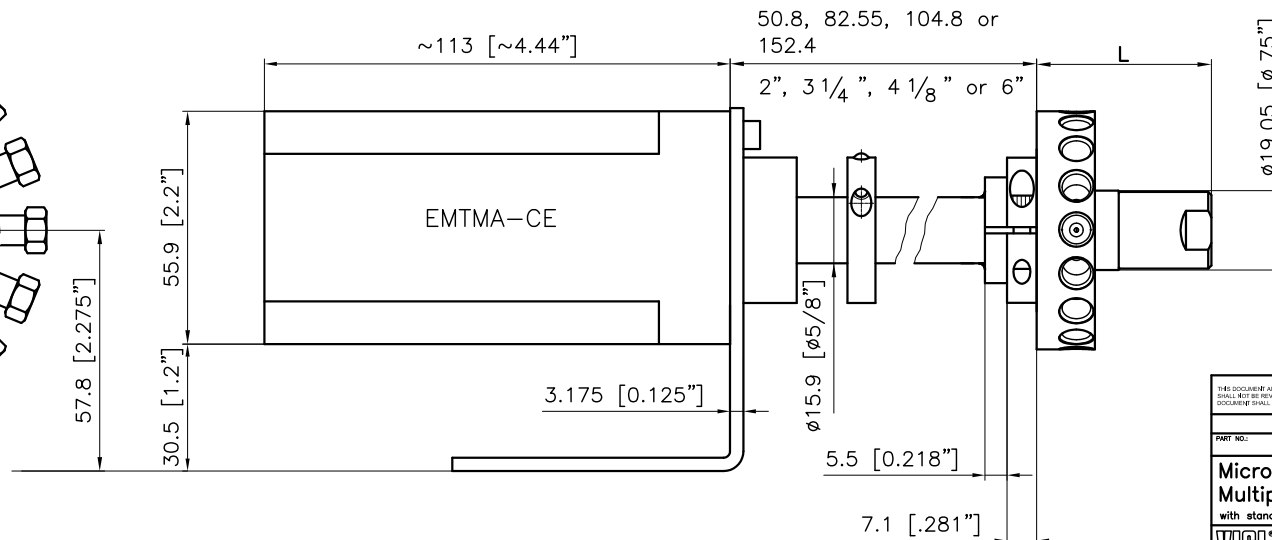

Dimension in mm [Inch]

<small>THIS DOCUMENT AND THE INFORMATION WHICH IT CONTAINS SHALL NOT BE USED, EXPLOITED OR SOLD, AND SHALL NOT BE REPRODUCED OR TRANSMITTED IN ANY FORM OR BY ANY MEANS, WITHOUT THE EXPRESS WRITTEN PERMISSION OF VICI. THIS DOCUMENT SHALL REMAIN THE PROPERTY OF VICI AND SHALL BE RETURNED UPON DEMAND.</small>		<small>Material:</small> <small>PROJECTION:</small>	<small>Dimension:</small> <small>DIMENSIONS:</small>
<small>Änderungen:</small> <small>MODIFICATIONS:</small>	<small>a) 07.09.09 FP #592, chg. table data Y</small>	<small>Gezeichnet:</small> <small>DRW:</small>	<small>19.05.1999</small> <small>F.P.</small>
<small>PART NO.:</small>	<small>1:5:1</small>	<small>Gezeichnet:</small> <small>DRW:</small>	<small>07.09.2009</small> <small>FCo</small>
<small>with standoff. General dimensions</small>		<small>Gezeichnet:</small> <small>DRW:</small>	<small>508025.DWG</small>
<small>VICI®</small>		<small>KUNDE</small>	<small>Zeichnungs Nr. / DRAWING NO.</small>
<small>VICI AG International, CH-6214 Schenkon</small>		<small>1-GE -5060.25 a</small>	