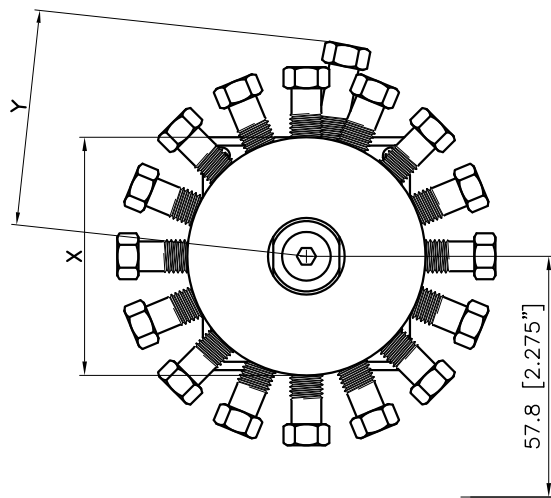

	Valve Type	Connections	No. of Pos.	X		Y		L	
				mm	Inch	mm	Inch	mm	Inch
ONE OFFSET PORT  ONE ROW OF PORTS	CSD*MW	1/16"	4, 6, 8, 10, 12, 16	ø38.1	ø1.5	~34.5	~1.36	41.3	1.625
	SD*MW	1/8"	4, 6, 8, 10, 12	ø50.8	ø2	~40.5	~1.60	41.9	1.65
	SD*MW	1/8"	16	ø57.15	ø2.25	~51.0	~2.00	41.9	1.65
TWO OFFSET PORTS  ONE ROW OF PORTS	CSC*MW	1/16"	4, 6, 8, 10, 12, 16	ø41.3	ø1.625	~36.0	~1.42	51.4	2.025
	SC*MW	1/8"	4, 6, 8, 10	ø50.8	ø2	~38.5	~1.52	52.1	2.05
	SC*MW	1/8"	12, 16	ø57.15	ø2.25	~43.0	~1.69	52.1	2.05
ONE OFFSET PORT  TWO ROWS OF PORTS	CSF*MW	1/16"	4, 6, 8, 10, 12, 16	ø41.3	ø1.625	~35.0	~1.38	51.4	2.025
	SF*MW	1/8"	4, 6, 8, 10	ø50.8	ø2	~39.5	~1.56	52.1	2.05
	SF*MW	1/8"	12, 16	ø57.15	ø2.25	~43	~1.69	52.1	2.05
TWO OFFSET PORTS  TWO ROWS OF PORTS	CST*MW	1/16"	4, 6, 8, 10, 12, 16	ø41.3	ø1.625	~35.0	~1.38	51.4	2.025
	ST*MW	1/8"	4, 6, 8	ø50.8	ø2	~40.0	~1.58	52.1	2.05
	ST*MW	1/8"	10	ø57.15	ø2.25	~43.5	~1.71	52.1	2.05
	ST*MW	1/8"	12, 16	ø61	ø2.4	~51.0	~2.00	57.2	2.25