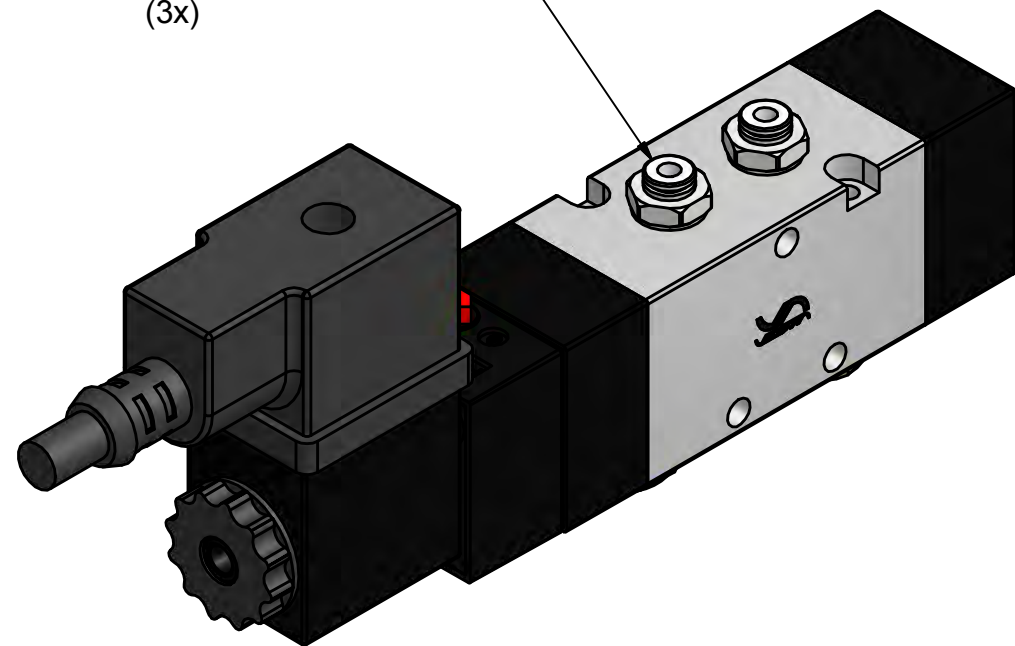

Straight connector
Tube size 1/8" (3.2 mm)
(3x)

Dimension in mm [Inch]

THIS DOCUMENT AND THE INFORMATION WHICH IT CONTAINS SHALL NOT BE USED, EXPLOITED OR SOLD, AND SHALL NOT BE REVEALED OR DISCLOSED TO OTHERS WITHOUT THE EXPRESS WRITTEN PERMISSION OF VICI. THIS DOCUMENT SHALL REMAIN THE PROPERTY OF VICI AND SHALL BE RETURNED UPON DEMAND.				Material MATERIAL		Dimensionen DIMENSIONS	
Änderungen: MODIFICATIONS:				Projektion PROJECTION		Allgemein Toleranzen GENERAL TOLERANCES	
PART NO.: V-SV-S52*						SN EN 22768-1/ ISO 2768	
4-Way solenoid air valve for selector air actuators				Masstab SCALE	Gezeichnet DRAWN	07.02.2014	F.P.
				1:1	Geprüft / Freigabe CHECKED/ RELEASE	14.02.2014	FCo
General dimensions				CAD Nr. CAD NO.		224238.idw	
Unterverz.: SUB DIREC.:				ELEK			
VICI®				VICI AG International, CH-6214 Schenkon			
Zeichnungs Nr. / DRAWING NO.				3 - VI - 2242.38			