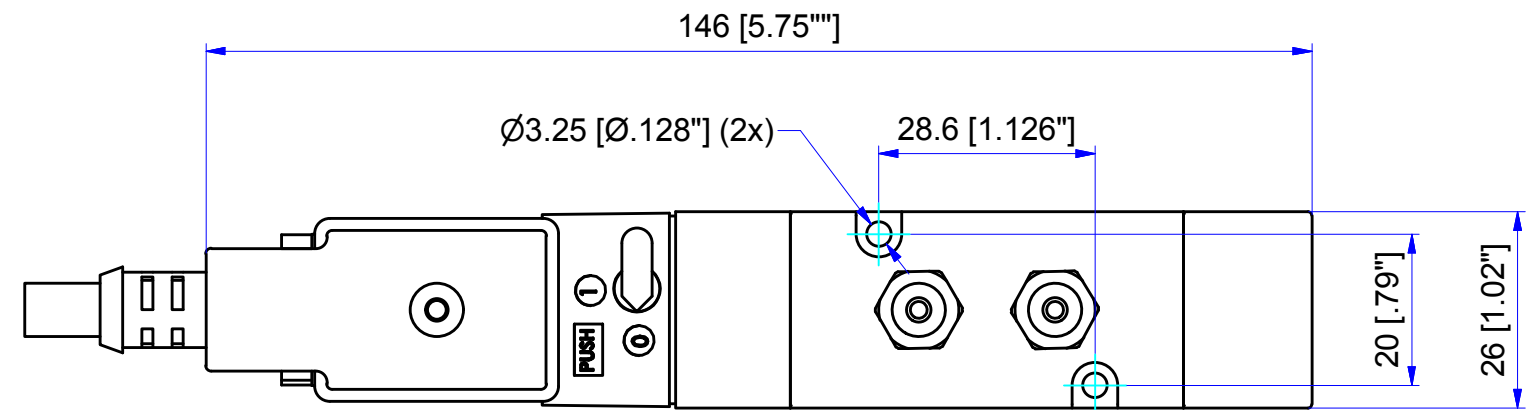

Straight connector
Tube size 1/8" (3.2 mm)
(3x)

Dimension in mm [Inch]

THIS DOCUMENT AND THE INFORMATION WHICH IT CONTAINS SHALL NOT BE USED, EXPLOITED OR SOLD, AND SHALL NOT BE REVEALED OR DISCLOSED TO OTHERS WITHOUT THE EXPRESS WRITTEN PERMISSION OF VICI. THIS DOCUMENT SHALL REMAIN THE PROPERTY OF VICI AND SHALL BE RETURNED UPON DEMAND.				Material MATERIAL		Dimensionen DIMENSIONS	
Änderungen: MODIFICATIONS:				Projektion PROJECTION		Allgemein Toleranzen GENERAL TOLERANCES	
PART NO.: V-SV-S52*						SN EN 22768-1/ ISO 2768	
4-Way solenoid air valve for selector air actuators				Masstab SCALE	Gezeichnet DRAWN	07.02.2014	F.P.
				1:1	Geprüft / Freigabe CHECKED/ RELEASE	14.02.2014	FCo
General dimensions				CAD Nr. CAD NO.		224238.idw	
Unterverz.: SUB DIREC.:				ELEK			
VICI®				VICI AG International, CH-6214 Schenkon			
Zeichnungs Nr. / DRAWING NO.				3 - VI - 2242.38			