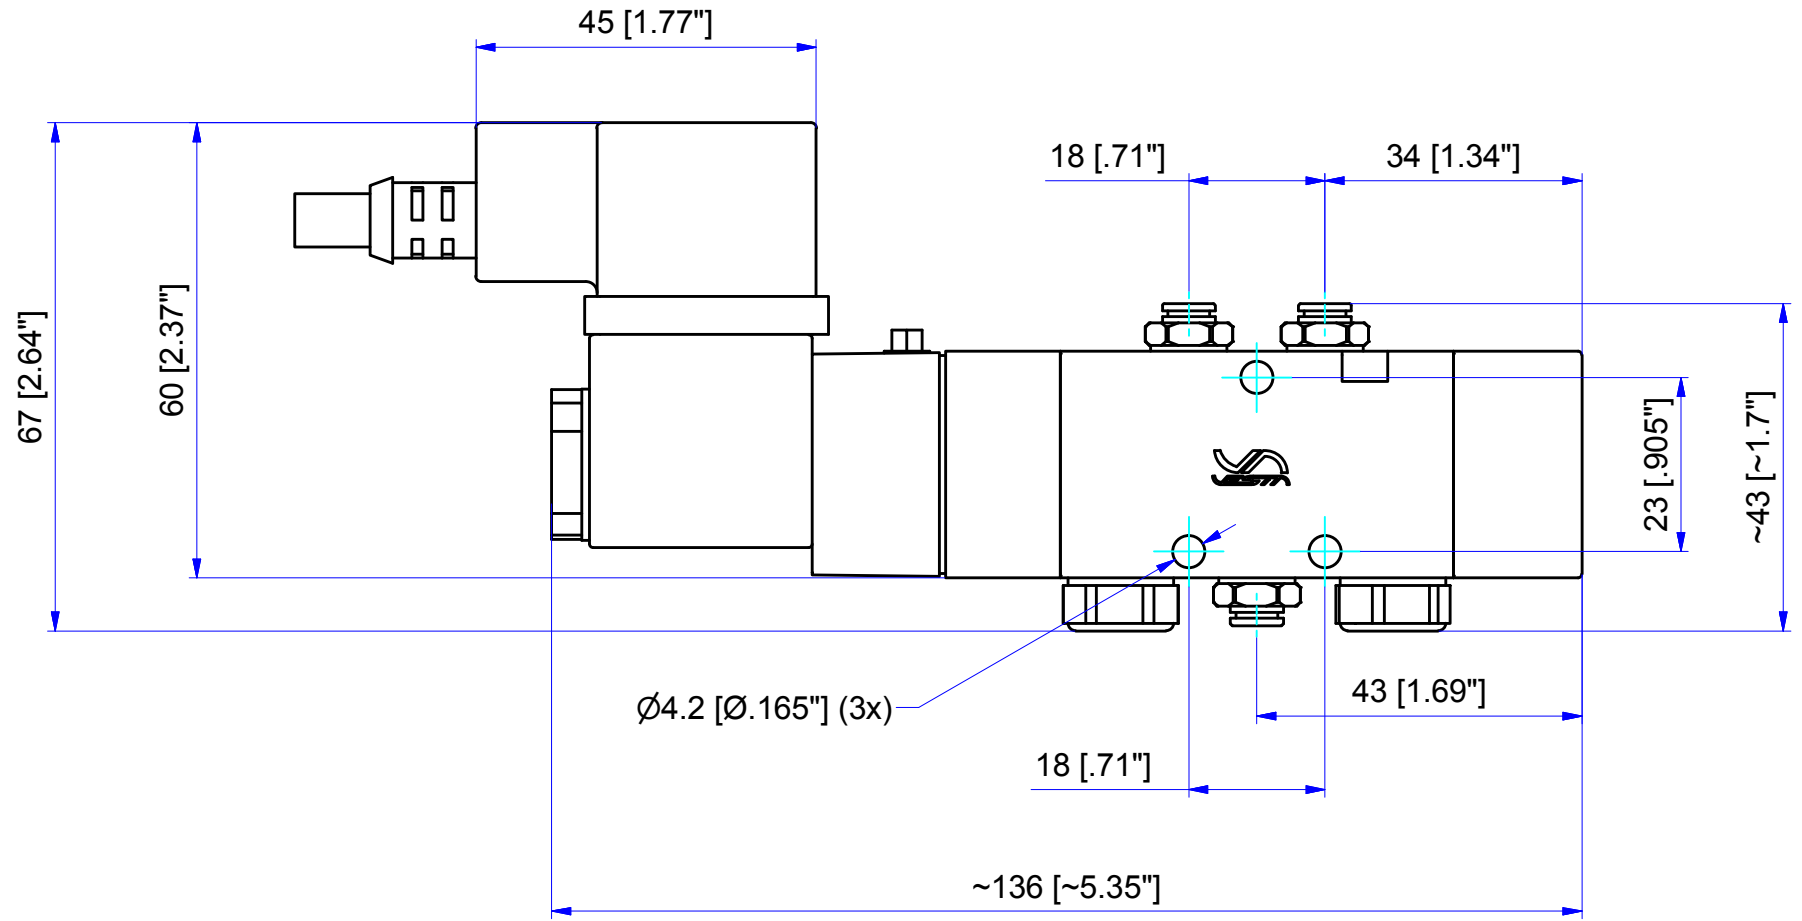

Straight connector
Tube size 1/8" (3.2 mm)
(3x)

Dimension in mm [Inch]

THIS DOCUMENT AND THE INFORMATION WHICH IT CONTAINS SHALL NOT BE USED, EXPLOITED OR SOLD, AND SHALL NOT BE REVEALED OR DISCLOSED TO OTHERS WITHOUT THE EXPRESS WRITTEN PERMISSION OF VICI. THIS DOCUMENT SHALL REMAIN THE PROPERTY OF VICI AND SHALL BE RETURNED UPON DEMAND.				Material MATERIAL		Dimensionen DIMENSIONS	
Änderungen: MODIFICATIONS:				Projektion PROJECTION		Allgemein Toleranzen GENERAL TOLERANCES	
PART NO.: V-SV-S52*						SN EN 22768-1/ ISO 2768	
4-Way solenoid air valve for selector air actuators				Masstab SCALE	Gezeichnet DRAWN	07.02.2014	F.P.
				1:1	Geprüft / Freigabe CHECKED/ RELEASE	14.02.2014	FCo
General dimensions				CAD Nr. CAD NO.		224238.idw	
Unterverz.: SUB DIREC.:				ELEK			
VICI®				VICI AG International, CH-6214 Schenkon			
Zeichnungs Nr. / DRAWING NO.				3 - VI - 2242.38			